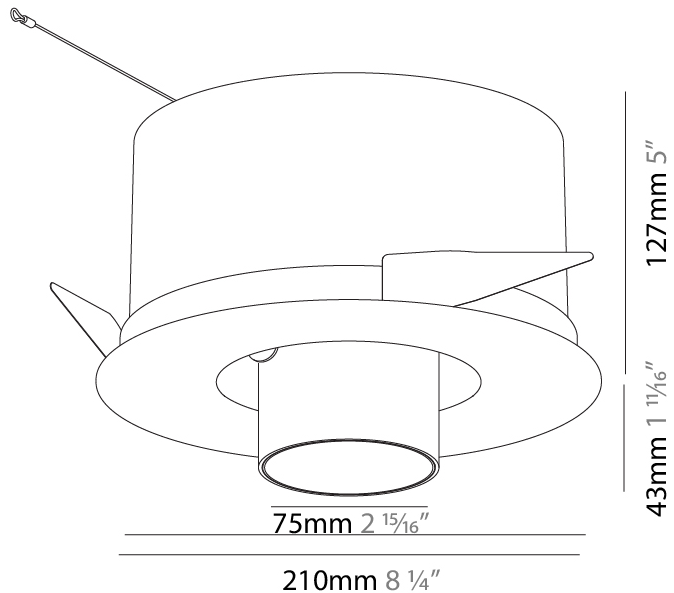

GENERAL

Series: Imagine
 Subseries: Imagine Round
 Brand: Prolight
 Division: Architectural
 Mounting Type: Recessed
 Mounting Location: Ceiling
 Subcategory: Spots

PHYSICAL

Shape: Round
 Diameter (mm): 210
 Diameter (in): 8 1/4
 Height (mm): 170
 Height (in): 6 11/16
 Ceiling Thickness (mm): 10 / 12.5 / 15
 Ceiling Thickness (in): 3/8 or 1/2 or 9/16
 Min. Recessing Depth (mm): 140
 Min. Recessing Depth (in): 5 1/2
 Light Distribution: Adjustable / Indirect
 Weight (kg): 1.4
 Weight (lbs): 3.09
 Fixture Finish: SSR / BKV / CWI / CRY / HAB / UFT / ITA / RUA / FTG / MYG / LOD / PUS / FRO / FUP / KIA / POP / BLS / SPG / MEY / GOH / GUM / CHC / COM / ABZ / JAG / OBR / MOS / ROR
 Fixture Material: Aluminum Die Cast
 Cut-out Measurements: D. - 190mm / 7 1/2"

OPTICAL

Reflector: 12
 Optic: Lens Pack - No Lens / Linear Spread Lens / Honeycomb / Spread Lens
 Adjustability: Rotational 355°; Tilt 45°

RATINGS AND CERTIFICATIONS

Certified By: Certified for North American Standards
 IP rating: IP20