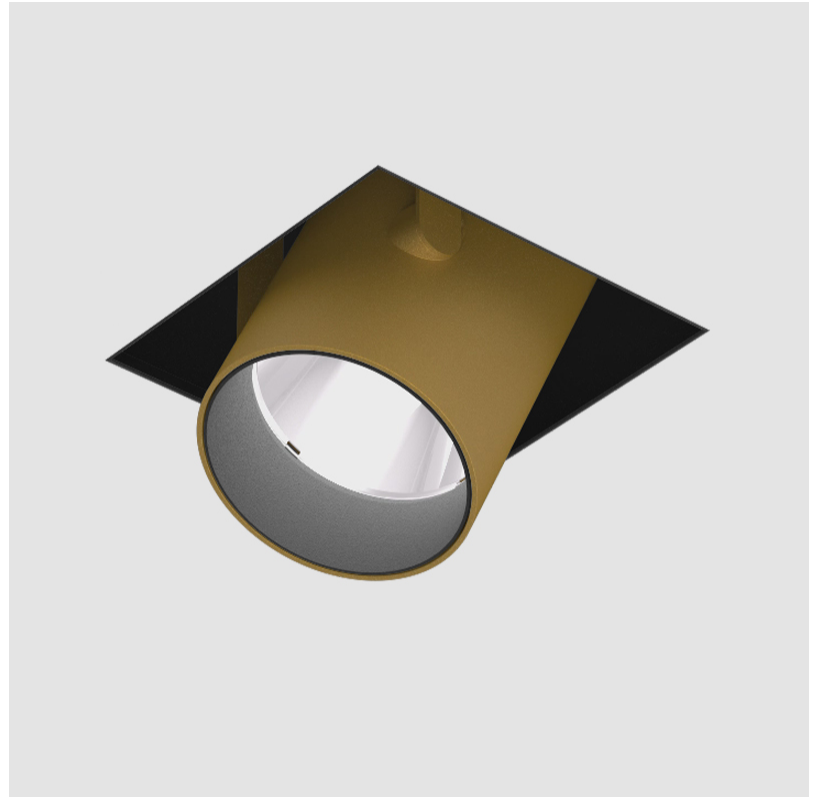

ELECTRICAL

Lamp Type: LED (Zhaga Standard)
Input Wattage (W): 23.1
Total Output Wattage (W): 18.7
Dimming: Tri-Mode (Non-Dimming and Phase Dimming (120Vac only) and 0-10V Dimming)
Driver Included: No
Driver Location: Recessed Housing
Driver Type: Constant Current - Universal
Driver Class: Class 2
Housing: See components
Input Voltage (V): 120 - 277
Constant Current (MA): 500

LED

Number of LEDs: 1
Color Temperature (°K): 2700 / 3000 / 3500 / 4000
Max. Delivered Lumen (lm): 1490 / 1530 / 1607 / 1640
CRI: >90 CRI
Lamp Life (hrs): 50000
Upon Request: Special Color Temperature

OPTICAL

Reflector: 20 / 40 / 60
Adjustability: Rotational 355°; Tilt 45°
Upon Request: Special Beam Angles

RATINGS AND CERTIFICATIONS

Patents: IP20
For assistance on 'custom' specifications, contact zteam@zaneen.com.
In a constant effort to supply the best product, we reserve the right to change specifications or materials without notice. The most recent specification sheets are found at zaneen.com